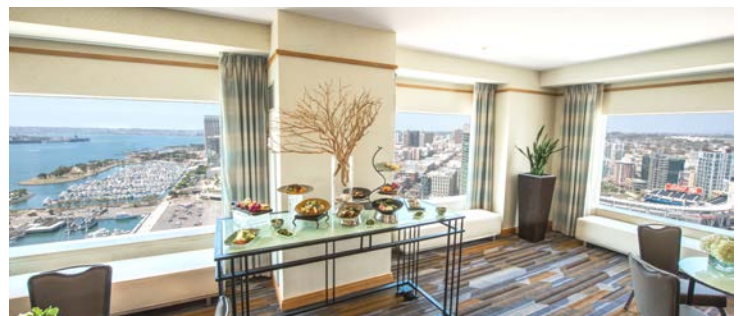

Where bliss meets the bay.

Gather your friends and family at this stunning picture perfect setting overlooking the San Diego Bay. Our secluded waterfront location in the heart of Downtown San Diego is perfect for romantic photos alongside the Bay. Breathtaking indoor and outdoor ceremony and reception possibilities with over 100,000 square feet of event space to help make your wedding as unique as you.

Sapphire Ballroom & Terrace

Flexible Reception Space for 150-1,000 Guests
Terrace with Panoramic Water Views
26' High Exposed Ceilings

Elevation Room

Perfect for Receptions of 100 Guests or Less
Located on the 30th Floor of the Hotel
180° Panoramic Bay and City Views